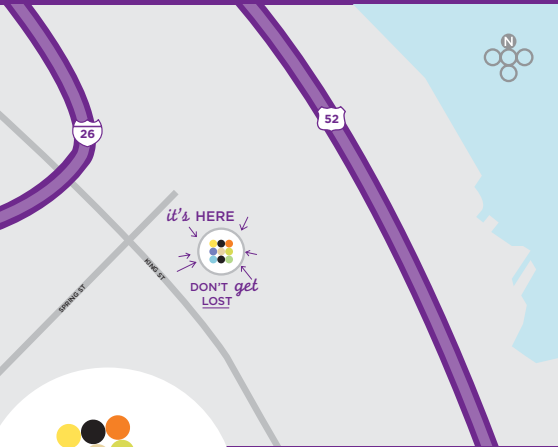

EARN FREE NIGHTS

- Join the Hyatt Gold Passport® global loyalty program and earn free nights at Hyatt hotels and resorts worldwide

EXPLORE

- Restaurants and Shopping in Charleston's Historic District
- Charleston City Market
- Historic homes and plantations
- Patriot's Point Naval and Maritime Museum
- The Battery and Charleston Waterfront Park
- Rainbow Row
- Sullivan's Island and local beaches

NOW OVER 200 *hotel locations AND COUNTING*, SO YOU'LL NEVER HAVE
TO SETTLE FOR ANY PLACE LESS THAN HYATT PLACE

HYATT PLACE CHARLESTON / HISTORIC DISTRICT

560 King Street

Charleston, SC 29403, USA

P 843 414 4900

F 843 414 4999

hyattplacecharlestonhistoricdistrict.com

TRANSPORTATION

- From Charleston International Airport:
11 miles / 15 min by car
- From Charleston City Market: 1 mile /
15-20 min walk
- From Charleston Area Convention Center:
8 miles / 12 min by car